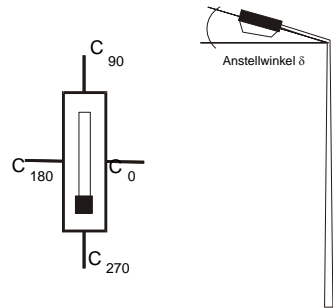

article code
Alef Industrial Group

lamp(s)
1 x LED
total flux
9961 lm
LOR
100 %
tilt angle
0.0 °

file
STREETLIGHT_