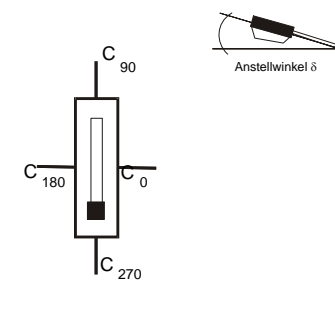

**article code**  
 Alef Industrial Group

**lamp(s)**  
 1 x LED  
 total flux 9961 lm  
 LOR  
 100 %  
 tilt angle 0.0 °

**file**  
 STREETLIGHT\_

**dimensions of luminaire**  
 length 550 mm  
 width 305 mm  
 height 270 mm

**dimensions of luminous area**  
 length 420 mm  
 width 270 mm  
 height C0 10 mm  
 height C90 10 mm  
 height C180 10 mm  
 height C270 10 mm

**article code**

Alef Industrial Group

**lamp(s)**

1 x LED

total flux  
9961 lm

LOR

100 %

tilt angle

0.0 °

**file**

STREETLIGHT\_

distance [m]	cone diameter [m]	E [lx]
1.0	1.78	E(0°) 5182 E(C0) 41.6° 1942
2.0	3.55	E(0°) 1295 E(C0) 41.6° 486
3.0	5.33	E(0°) 576 E(C0) 41.6° 216
4.0	7.10	E(0°) 324 E(C0) 41.6° 121
5.0	8.88	E(0°) 207 E(C0) 41.6° 78

half value angle 83.2°

**article code**  
Alef Industrial Group

**lamp(s)**  
1 x LED  
total flux  
9961 lm  
LOR  
100 %  
tilt angle  
0.0 °

**file**  
STREETLIGHT\_

**article code**  
Alef Industrial Group