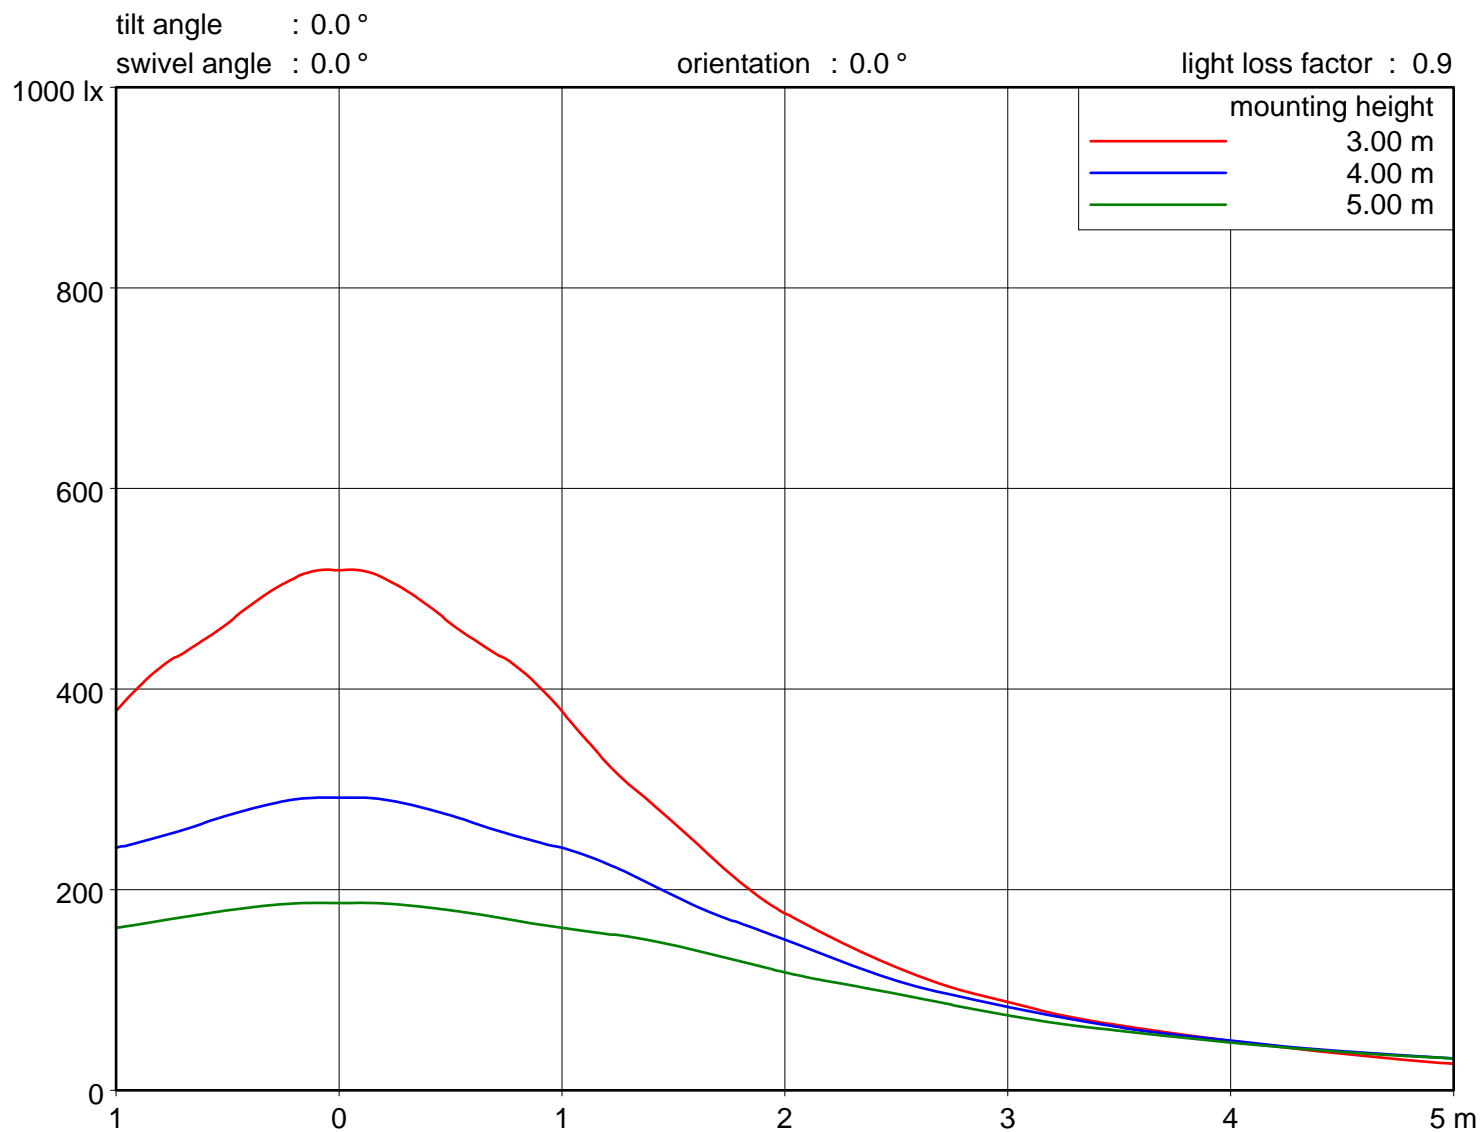

gamma / °	C 255	C 270	C 285	C 300	C 315	C 330	C 345
0.0	520.2	520.2	520.2	520.2	520.2	520.2	520.2
2.5	519.0	519.5	519.0	519.2	519.0	519.3	519.9
5.0	507.5	506.8	507.5	508.3	508.7	509.7	510.1
7.5	487.7	486.1	487.7	491.4	495.8	498.0	497.8
10.0	455.9	453.5	455.9	464.8	476.0	481.6	482.2
12.5	424.1	420.8	424.1	436.6	453.6	465.2	466.0
15.0	396.8	394.2	396.8	408.7	431.7	448.9	452.9
17.5	375.4	375.8	375.4	385.8	410.4	430.6	436.5
20.0	358.2	360.2	358.2	366.1	393.0	416.5	415.7
22.5	346.5	348.4	346.5	350.5	376.1	404.7	394.0
25.0	334.7	336.2	334.7	337.8	363.3	391.5	372.2
27.5	321.9	317.6	321.9	327.0	345.2	381.7	357.5
30.0	307.1	301.6	307.1	318.0	330.8	371.6	342.9
32.5	292.5	292.9	292.5	309.9	316.0	363.3	325.4
35.0	274.6	287.0	274.6	290.1	298.9	349.7	312.9
37.5	259.2	273.4	259.2	267.0	284.1	336.7	300.3
40.0	243.7	252.5	243.7	254.8	267.5	325.2	285.3
42.5	228.1	231.8	228.1	240.0	250.8	310.5	274.1
45.0	214.2	213.3	214.2	221.5	234.6	296.8	263.1
47.5	203.7	198.0	203.7	200.1	219.0	282.4	253.5
50.0	190.0	183.4	190.0	185.1	199.6	263.0	246.2
52.5	170.1	173.6	170.1	170.0	178.5	241.2	244.1
55.0	157.2	165.4	157.2	156.9	160.7	213.7	238.4
57.5	145.0	154.1	145.0	144.9	146.2	186.4	226.8
60.0	129.5	134.0	129.5	129.4	132.0	157.2	209.9
62.5	106.6	105.2	106.6	112.2	118.7	130.1	164.8
65.0	75.4	70.9	75.4	87.6	105.4	99.8	116.1
67.5	39.7	34.4	39.7	57.5	86.8	79.4	92.4
70.0	11.9	10.0	11.9	26.8	56.3	68.1	75.6
72.5	1.6	2.0	1.6	6.2	27.8	56.2	60.8
75.0	0.5	1.1	0.5	0.8	6.9	35.9	40.8

article code
Alef Industrial Group

lamp(s)
1 x LED
total flux
9961 lm
LOR
100 %
tilt angle
0.0 °

file
STREETLIGHT_