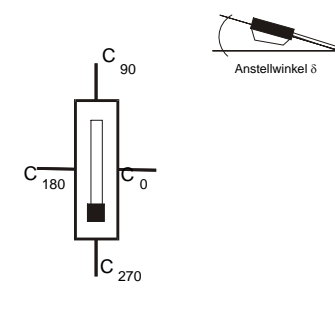

**article code**  
 Alef Industrial Group

**lamp(s)**  
 1 x LED  
 total flux 9961 lm  
 LOR  
 100 %  
 tilt angle 0.0 °

**file**  
 STREETLIGHT\_

**dimensions of luminaire**  
 length 550 mm  
 width 305 mm  
 height 270 mm

**dimensions of luminous area**  
 length 420 mm  
 width 270 mm  
 height C0 10 mm  
 height C90 10 mm  
 height C180 10 mm  
 height C270 10 mm

**article code**

Alef Industrial Group

**lamp(s)**

1 x LED

half value angle 83.2°

**article code**  
Alef Industrial Group

**lamp(s)**  
1 x LED  
total flux  
9961 lm  
LOR  
100 %  
tilt angle  
0.0 °

**file**  
STREETLIGHT\_

**article code**  
Alef Industrial Group

**lamp(s)**  
1 x LED  
total flux  
9961 lm  
LOR  
100 %  
tilt angle  
0.0 °

**file**  
STREETLIGHT\_

tilt angle : 0.0°  
 Schwenkwinkel : 0.0°

Lichtpunkthöhe : 5.0 m  
 Orientierung : 0.0°

Verminderungsfaktor : 0.9