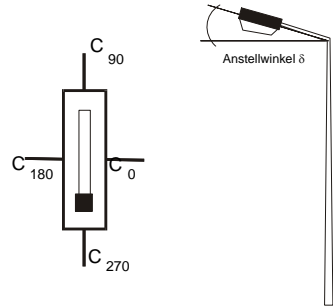

**article code**  
 Alef Industrial Group

**lamp(s)**  
 1 x LED  
 total flux 9961 lm  
 LOR  
 100 %  
 tilt angle 0.0 °

**file**  
 STREETLIGHT\_

**dimensions of luminaire**  
 length 550 mm  
 width 305 mm  
 height 270 mm

**dimensions of luminous area**  
 length 420 mm  
 width 270 mm  
 height C0 10 mm  
 height C90 10 mm  
 height C180 10 mm  
 height C270 10 mm

**article code**

Alef Industrial Group

**lamp(s)**

1 x LED

total flux  
9961 lm

LOR

100 %

tilt angle

0.0 °

**file**

STREETLIGHT\_

distance [m]	cone diameter [m]	E [lx]
1.0	1.78	E(0°) 5182 E(C0) 41.6° 1942
2.0	3.55	E(0°) 1295 E(C0) 41.6° 486
3.0	5.33	E(0°) 576 E(C0) 41.6° 216
4.0	7.10	E(0°) 324 E(C0) 41.6° 121
5.0	8.88	E(0°) 207 E(C0) 41.6° 78

half value angle 83.2°

**article code**  
Alef Industrial Group

**lamp(s)**  
1 x LED  
total flux  
9961 lm  
LOR  
100 %  
tilt angle  
0.0 °

**file**  
STREETLIGHT\_

**article code**  
Alef Industrial Group